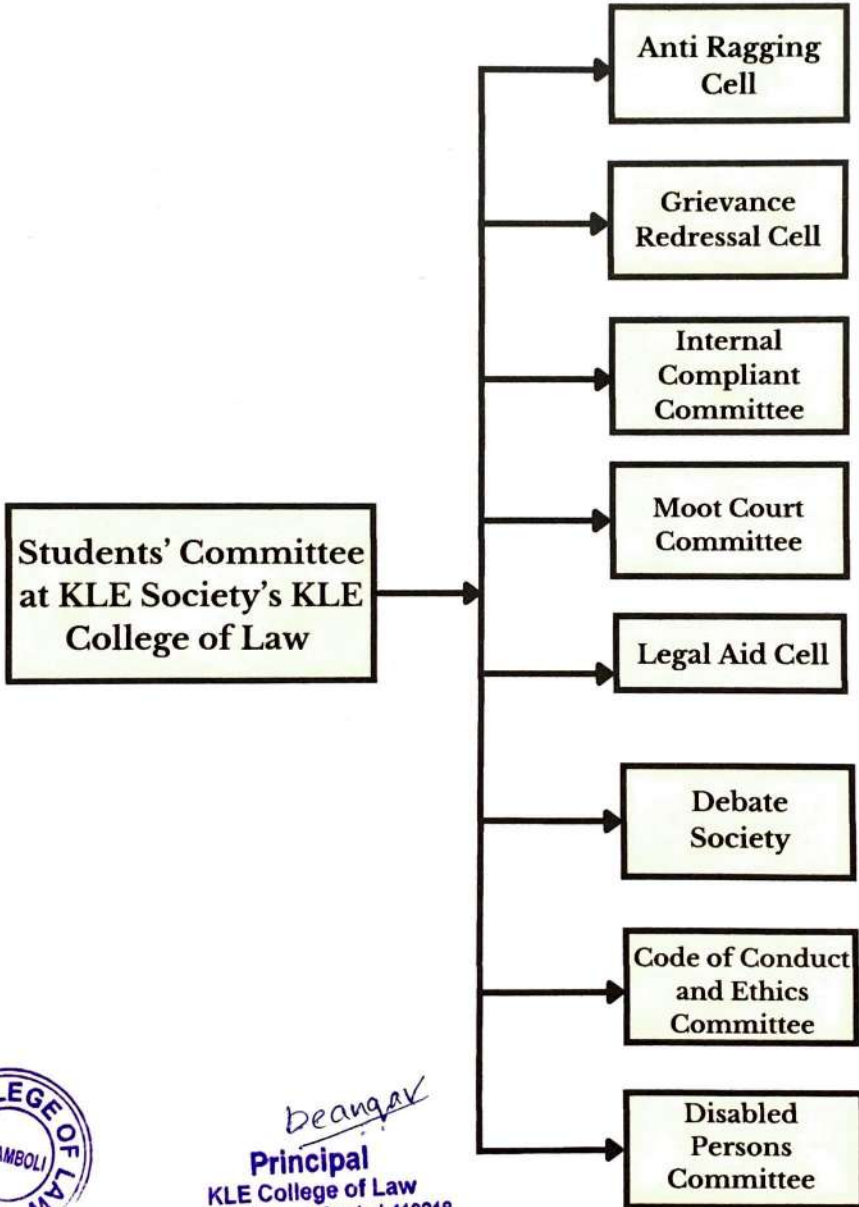

## KLE Society's KLE College of Law, Navi Mumbai

*Deangar*  
**Principal**  
KLE College of Law  
Kalamboli, Navi Mumbai-410218

# KLE Society's KLE College of Law, Navi Mumbai

*Deangav*  
**Principal**  
KLE College of Law  
Kalamboli, Navi Mumbai-410218

**KLE Society's KLE College of Law, Navi Mumbai**

*Deangar*  
**Principal**  
KLE College of Law  
Kalamboli, Navi Mumbai-410218